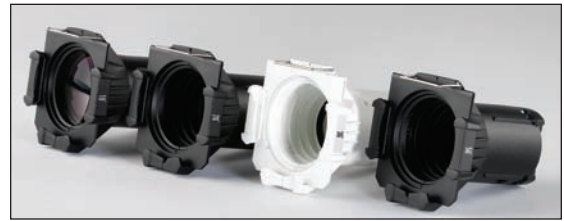

The Source Four Mini has four field-angle choices and comes in a portable version with a miniature C-clamp, a canopy-mount design with an integral transformer, or a track-mount model. Surprisingly bright for its size, the Mini offers crystal-clear image projection and a bright, even field.

See what the big deal is about the Source Four Mini at www.etcconnect.com/Mini

Features for all Source Four Mini models

- 19°, 26°, 36° and 50° field angles
- 9" long, 2.5" diameter
- 50W tungsten/halogen MR16 lamp with 5,000-hour life
- Portable, canopy-mount or track-mount versions
- E-size pattern holder
- Gel media frame
- Rotating barrel ± 175°
- Three-plane stainless-steel shutter blade assembly
- Tool-free lamp replacement
- Insulated rear handle
- Rugged die-cast aluminum construction
- Black, white, silver or custom colors available

Portable features

- Yoke-mounted 12V transformer in color-matched case
- Miniature C-clamp included
- 3' power cable and choice of Edison, UK or EU plug

Canopy-mount features

- 4.5 x 1.5" color-matched canopy
- Canopy-mounting hardware for 4" ceiling junction box included
- 12V transformer in canopy for hardwired (120V or 230/240V) input

Track-mount features

- ETL-Listed and compatible with EUTRAC-brand track
- Factory-installed, integral 12V transformer in color-matched (black or white) adapter

SOURCE FOUR MINI
PORTABLE

SOURCE FOUR MINI
CANOPY-MOUNT