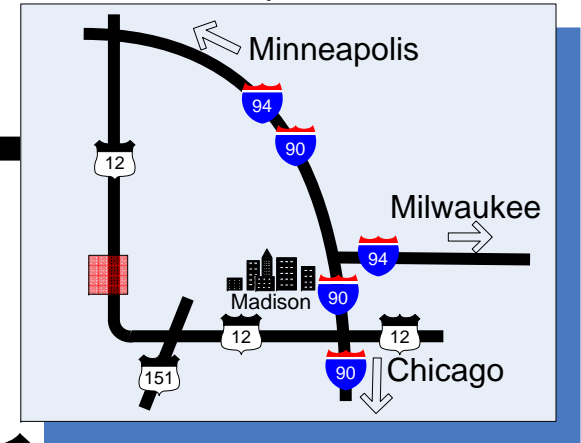

Middleton Municipal Airport

Airport Rd.

Pleasant View Rd.

**Electronic Theatre Controls**  
3031 Pleasant View Rd.  
Middleton, WI 53562  
608 831-4116

Mobil

Pleasant View Rd.

14

University Ave.

12

Map Area

**ETC To:**  
Downtown Madison – 9 miles  
Milwaukee – 1.5 hours, 95 miles  
Chicago – 2.5 hours, 160 miles  
Minneapolis – 4 hours, 260 miles  
Broadway – 14.5 hours, 950 miles  
Hollywood – 31 hours, 1,980 miles

- **WARNING:** Many GPS systems give inaccurate directions to ETC.
- ETC is approximately 1 mile west of US Hwy 12 (“The Beltline”)
- Look for the trusses! - Our building has **no sign** but may be identified by an **aluminum lighting truss** structure outside the front doors.